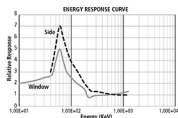

Technical Specifications

Detector:	Halogen-quenched Geiger-Mueller tube (LND 712) Mica end window density 1.5-2.0 mg/cm ² Side wall is 0.012" #446 stainless steel Detects Alpha, Beta, Gamma, and X-radiation
Display:	4-digit liquid crystal display with mode indicators
Operating Range:	μ Sv/hr: .000-1,100 mR/hr: .000-110 CPM: 0 to 350,000 CPS: 0 to 3,500 Total: 0 to 9,999,000 counts
Calibration:	Cesium -137 (gamma)
Gamma Sensitivity:	1,200 CPM/mR/hr referenced to Cs-137
Accuracy:	\pm 10% typical; \pm 15% maximum
Alert Range:	User-adjustable alert level to 500 μ Sv/hr & 60,000 CPM
Count Light:	Red LED flashes with each count
Audio:	Beeper chirps for each count (can be muted)
Ports:	<ul style="list-style-type: none"> Output: Stereo 3.5 mm jack sends counts to computers, data loggers, other CMOS-compatible devices, earphones, and educational data collection systems. 0-9 V, 1 kOhm impedance. Input: 2.5 mm mono jack provides calibration input. 0-3.3 V, > 5 μs width, rising edge triggered.
Anti-Saturation:	Readout holds at full scale in fields up to 100 times the maximum reading
Temperature Range:	-20° to +50° C, -4° to +122° F
Timer:	Can set sampling periods of 1 minute to 40 hours
Averaging Periods:	Display updates every 3 seconds, showing the average for the past 90-second time period at normal levels. The Averaging period decreases as the radiation level increases.
Power:	One 9-volt alkaline battery; battery life 2,000 hours typical, 700 hours minimum at normal background radiation levels at sea level. Battery life decreases as radiation level rises.
Size:	150 x 80 x 30 mm (5.9" x 3.2" x 1.2")
Weight:	225 grams (8 oz) including battery
Options:	Computer software and cable available
Certifications:	<p>CE Certified: Emissions: EN 55011:2009 + A1:2010 (Class B emissions limits); EN 61326-1: 2006 (Class B) RF Emissions</p> <p>Immunity: EN 61326-1:2006 (Annex C) Portable Test and Measurement Equipment; EN 61000-4-2: 1995 (ESD); EN 61000-4-3: 1997 (EM) RoHS Compliant; Meets WEEE standards</p>